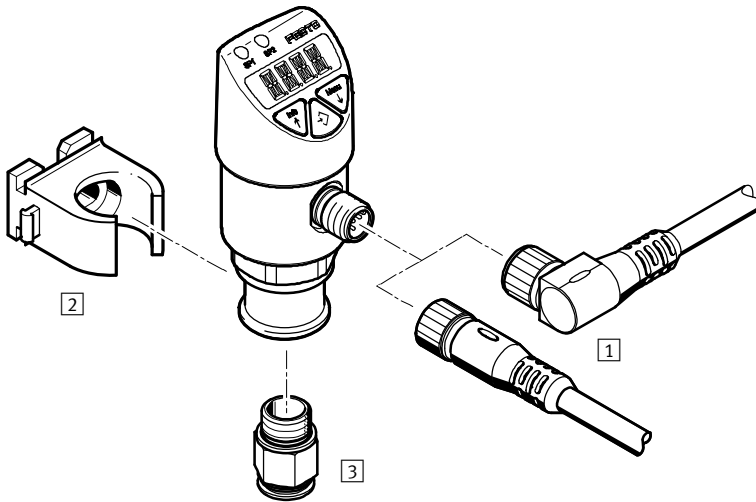

Pressure sensors SPAW with display

Peripherals overview

FESTO

Mounting components and accessories		
	Brief description	→ Page/Internet
1	NEBU-M12 Connecting cable	12
2	PQ-RK-22-B Pipe clamp, only for G $\frac{1}{4}$ with internal thread	12
3	QS- $\frac{1}{4}$ Push-in fitting, only for G $\frac{1}{4}$ with internal thread	12